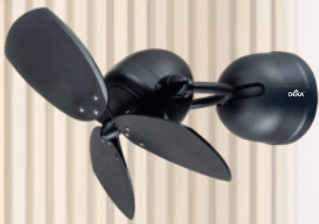

MDC 168

DUAL COLOUR FAN BLADE

SPECIFICATION

Model	MDC 168
Size	16"
RPM (Max)	1160
Motor Power	33 Watt
Motor Type	DC Inverter
Blade Material	ABS
Speed	7 Speed
Colour	BLW
Control Type	RF Remote (Memory Speed Function)
Timer Off	1•4•8 Hours
Mounting System	Wall Mounting