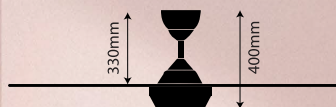

deka+

&

Paired in Perfect Harmony

HANA 56

SPECIFICATION

Model	HANA 56
Size	56"
RPM (Max)	200
CFM	9317
Motor Power	45W
Motor Type	DC
Blade Material	ABS
Speed	24 Speed (12f+12r)
App Connection	Available
Colour	WN,PW
Control Type	RF Remote
Timer On & Off	0 - 8 Hours
Downrod Length	203.2mm
Downrod Diameter	21.5mm

CHERY 56

SPECIFICATION

Model	CHERY 56
Size	56"
RPM (Max)	220
CFM	9650
Motor Power	45W
Motor Type	DC
Blade Material	ABS
Speed	24 Speed (12f+12r)
App Connection	Available
Colour	WN,PW
Control Type	RF Remote
Timer On & Off	0 - 8 Hours
Downrod Length	203.2mm
Downrod Diameter	21.5mm