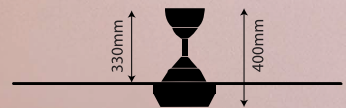

deka+

&

Paired in Perfect Harmony

HANA 56

SPECIFICATION

Model	HANA 56
Size	56"
RPM (Max)	200
CFM	9317
Motor Power	45W
Motor Type	DC
Blade Material	ABS
Speed	24 Speed (12f+12r)
App Connection	Available
Colour	WN,PW
Control Type	RF Remote
Timer On & Off	0 - 8 Hours
Downrod Length	203.2mm
Downrod Diameter	21.5mm

CHERY 56

SPECIFICATION

Model	CHERY 56
Size	56"
RPM (Max)	220
CFM	9650
Motor Power	45W
Motor Type	DC
Blade Material	ABS
Speed	24 Speed (12f+12r)
App Connection	Available
Colour	WN,PW
Control Type	RF Remote
Timer On & Off	0 - 8 Hours
Downrod Length	203.2mm
Downrod Diameter	21.5mm